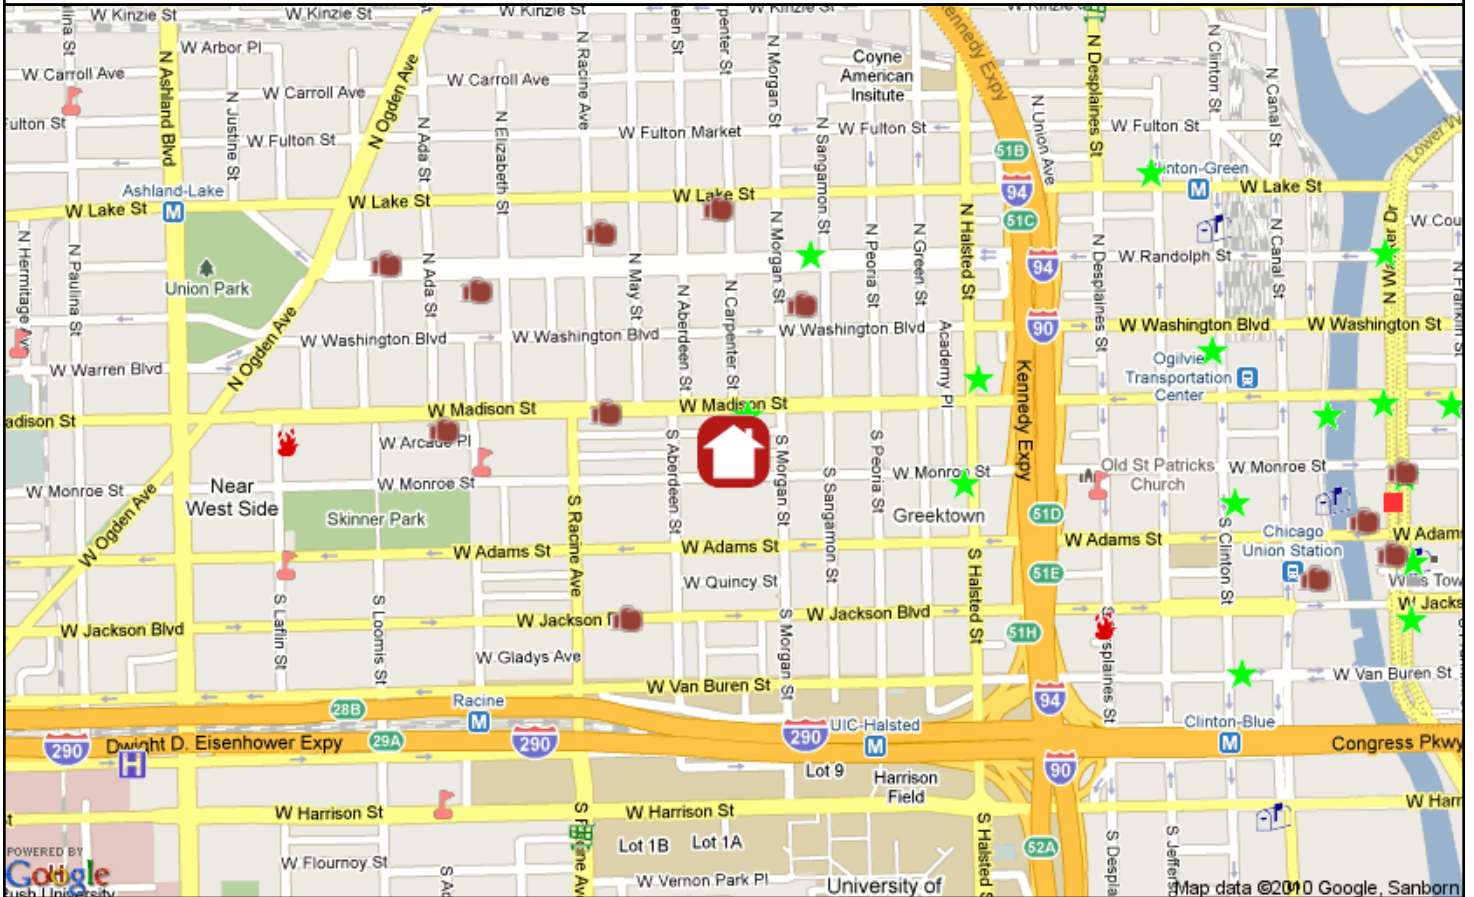

Home-Turf Report for 203 S. Sagamon #206 Chicago, IL 60607

Prepared by: Mary Ellen Kuehl // The Kuehl Group, Inc. // (773) 327-5753

© 2001-2010 Home-Turf Marketing Systems, L.L.C. // Visit www.hometurfonline.com or call (800) 689-1652

City Ward#: 2

Alderman: Robert Fioretti
429 S. Dearborn St., 60605, 312-263-9273

Nearest Public High Schools:

Linc Alternative High, 125 S Clark St Fl 15, 1.2mi E
Best Practice High, 2040 W Adams St, 1.3mi W

Roosevelt, 1101 W Taylor St, 312-746-5656, 0.8mi S

Nearest Hospital:

Rush University Medical Ctr, 1653 W Congress Pkwy, 0.9mi SW

Nearest Major Grocery Stores:

Dominick's, 1 N Halsted St, 0.5mi S
Aldi, 6520 W Fullerton, 0.5mi S
Whole Foods, 1101S Canal St, 1.1mi SE